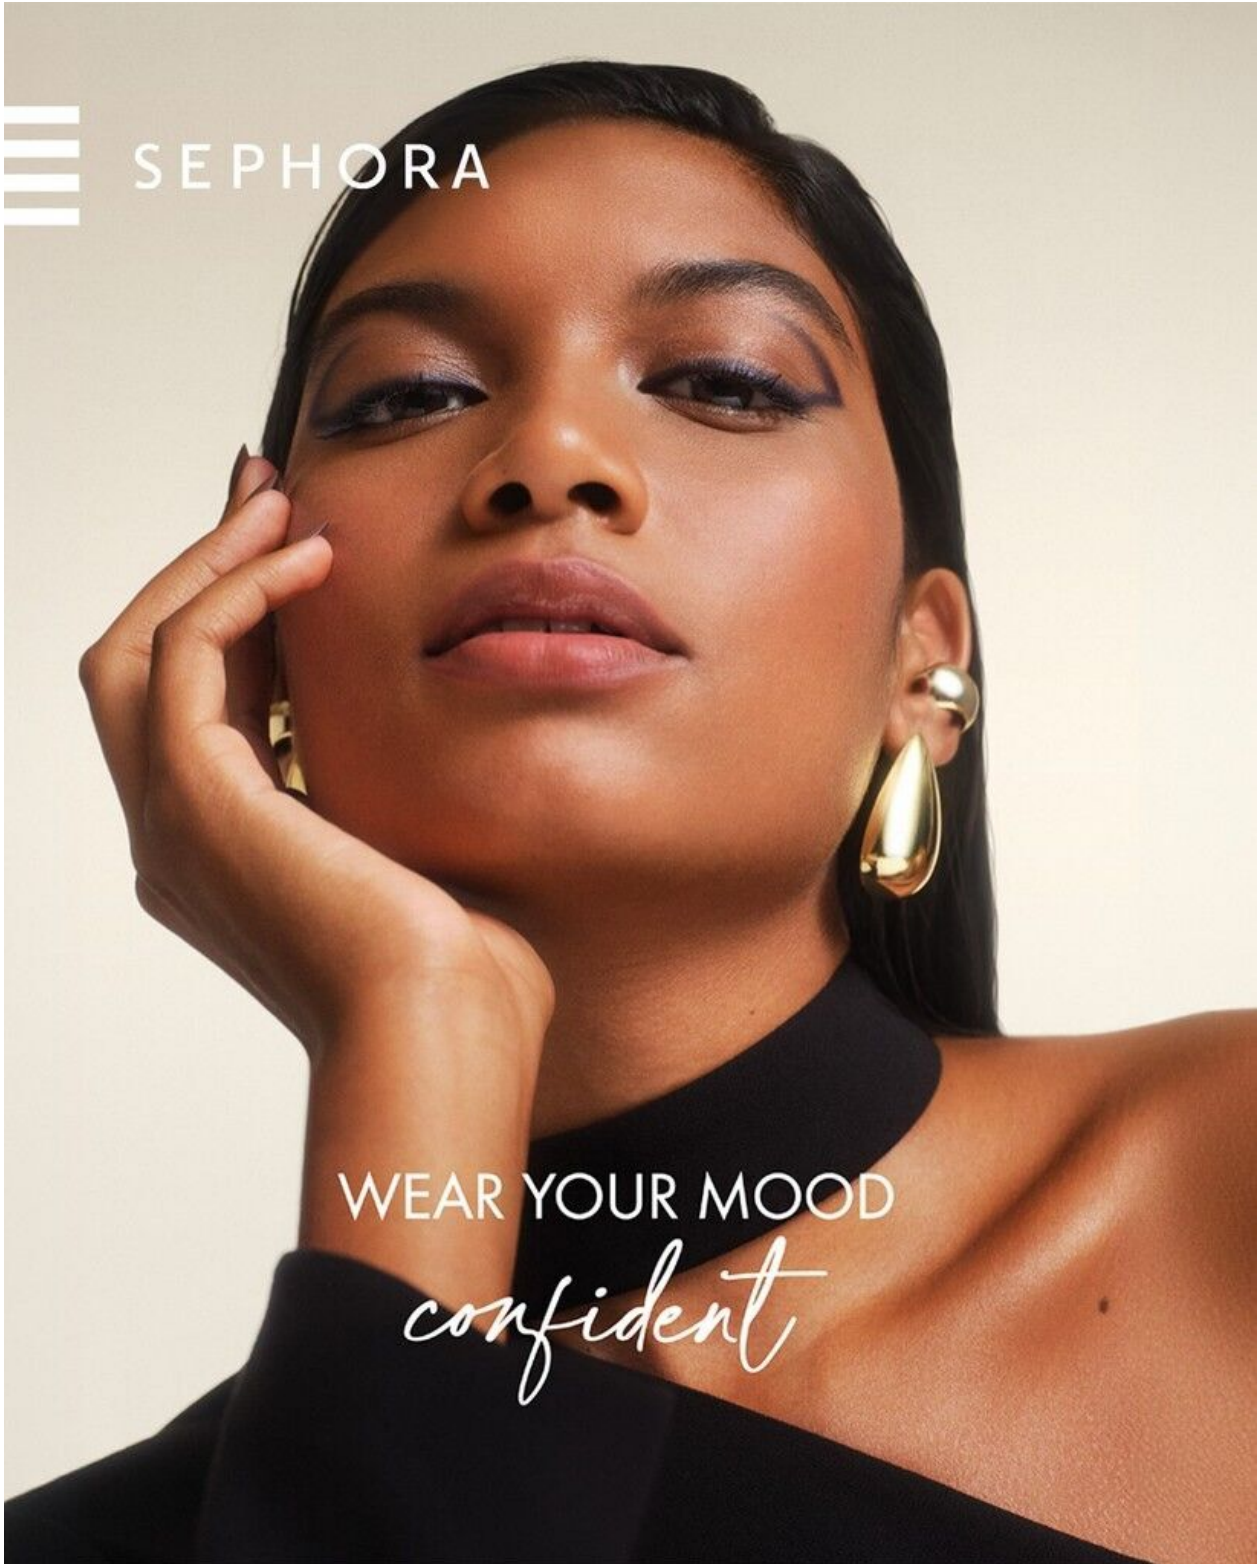

EDUARDA MIRANDA

height 5'9.5 · bust 32.5" · cup A · waist 25" · hips 37" · dress 36 EU/6 US/8 UK
shoes size 40 EU/9 US/6.5 UK · hair black · eyes brown

SEPHORA

WEAR YOUR MOOD
confident

MGM
MODELS

EDUARDA MIRANDA