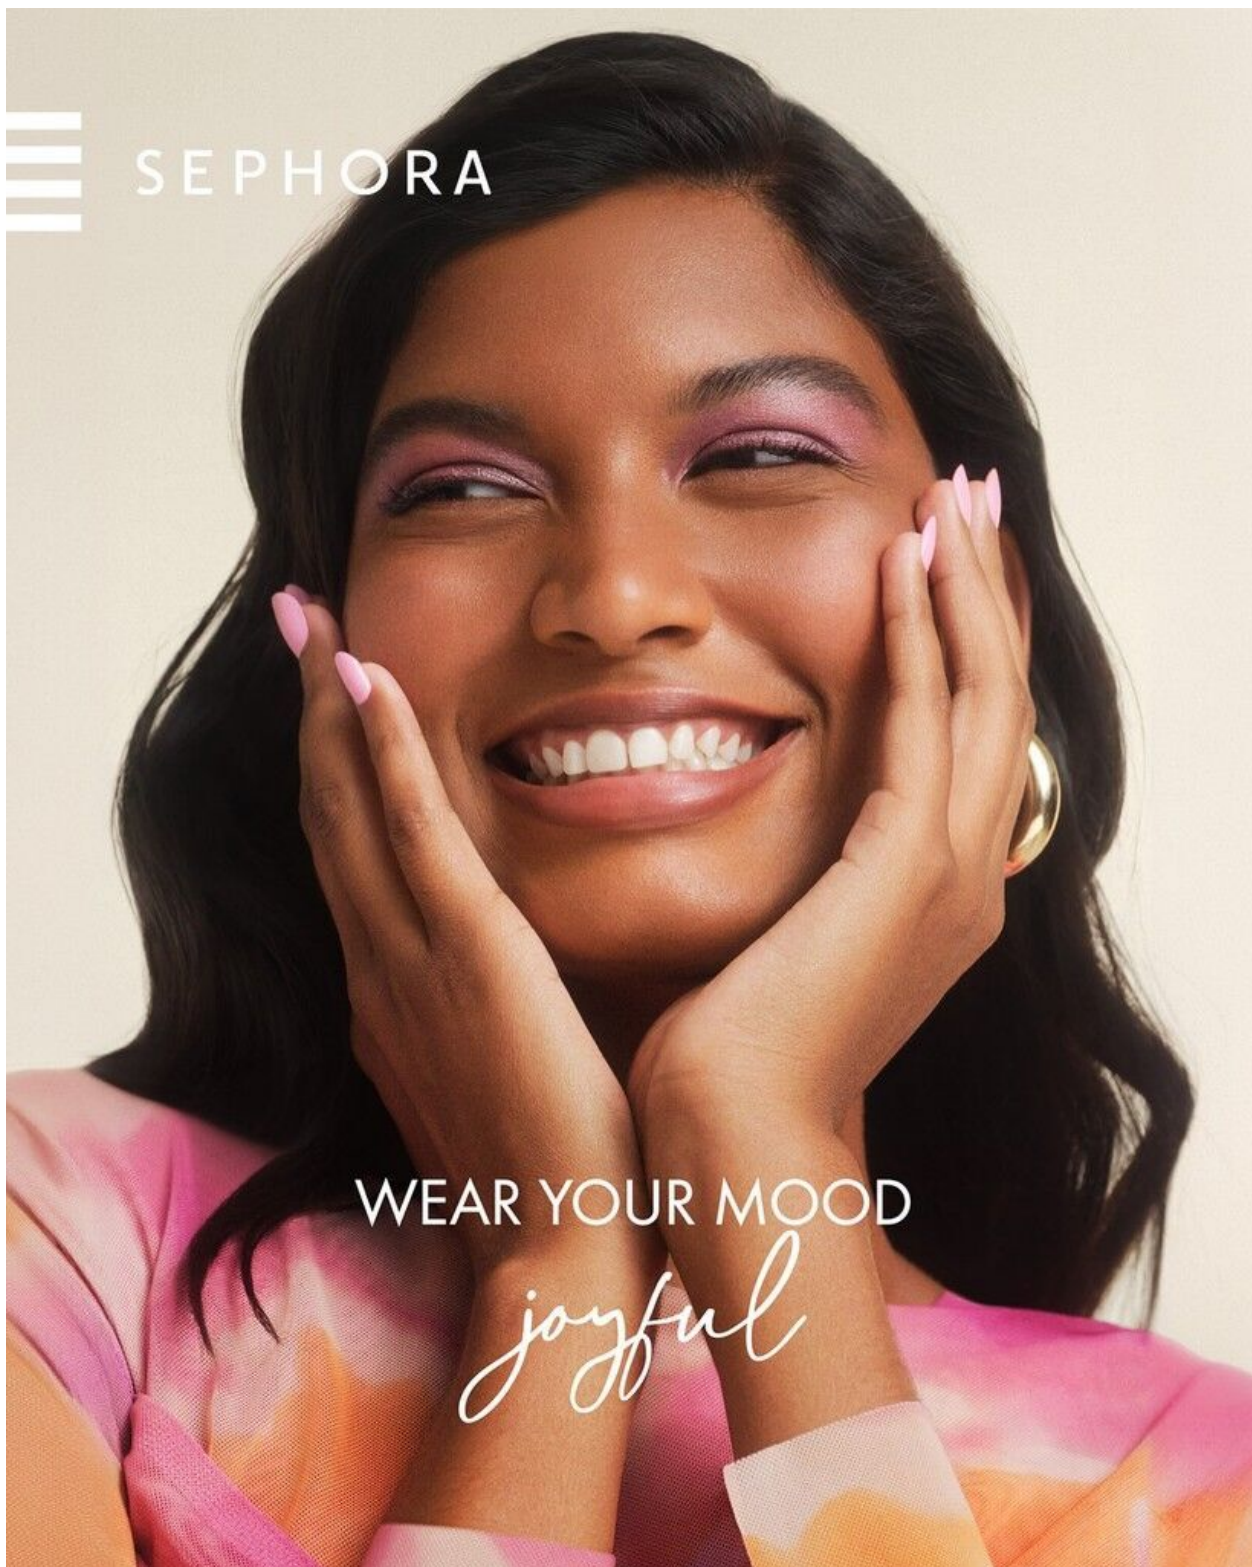

shoes size 40 EU/9 US/6.5 UK · hair black · eyes brown

WEAR YOUR MOOD

joyful

EDUARDA MIRANDA

height 5'9.5 · bust 32.5" · cup A · waist 25" · hips 37" · dress 36 EU/6 US/8 UK
shoes size 40 EU/9 US/6.5 UK · hair black · eyes brown