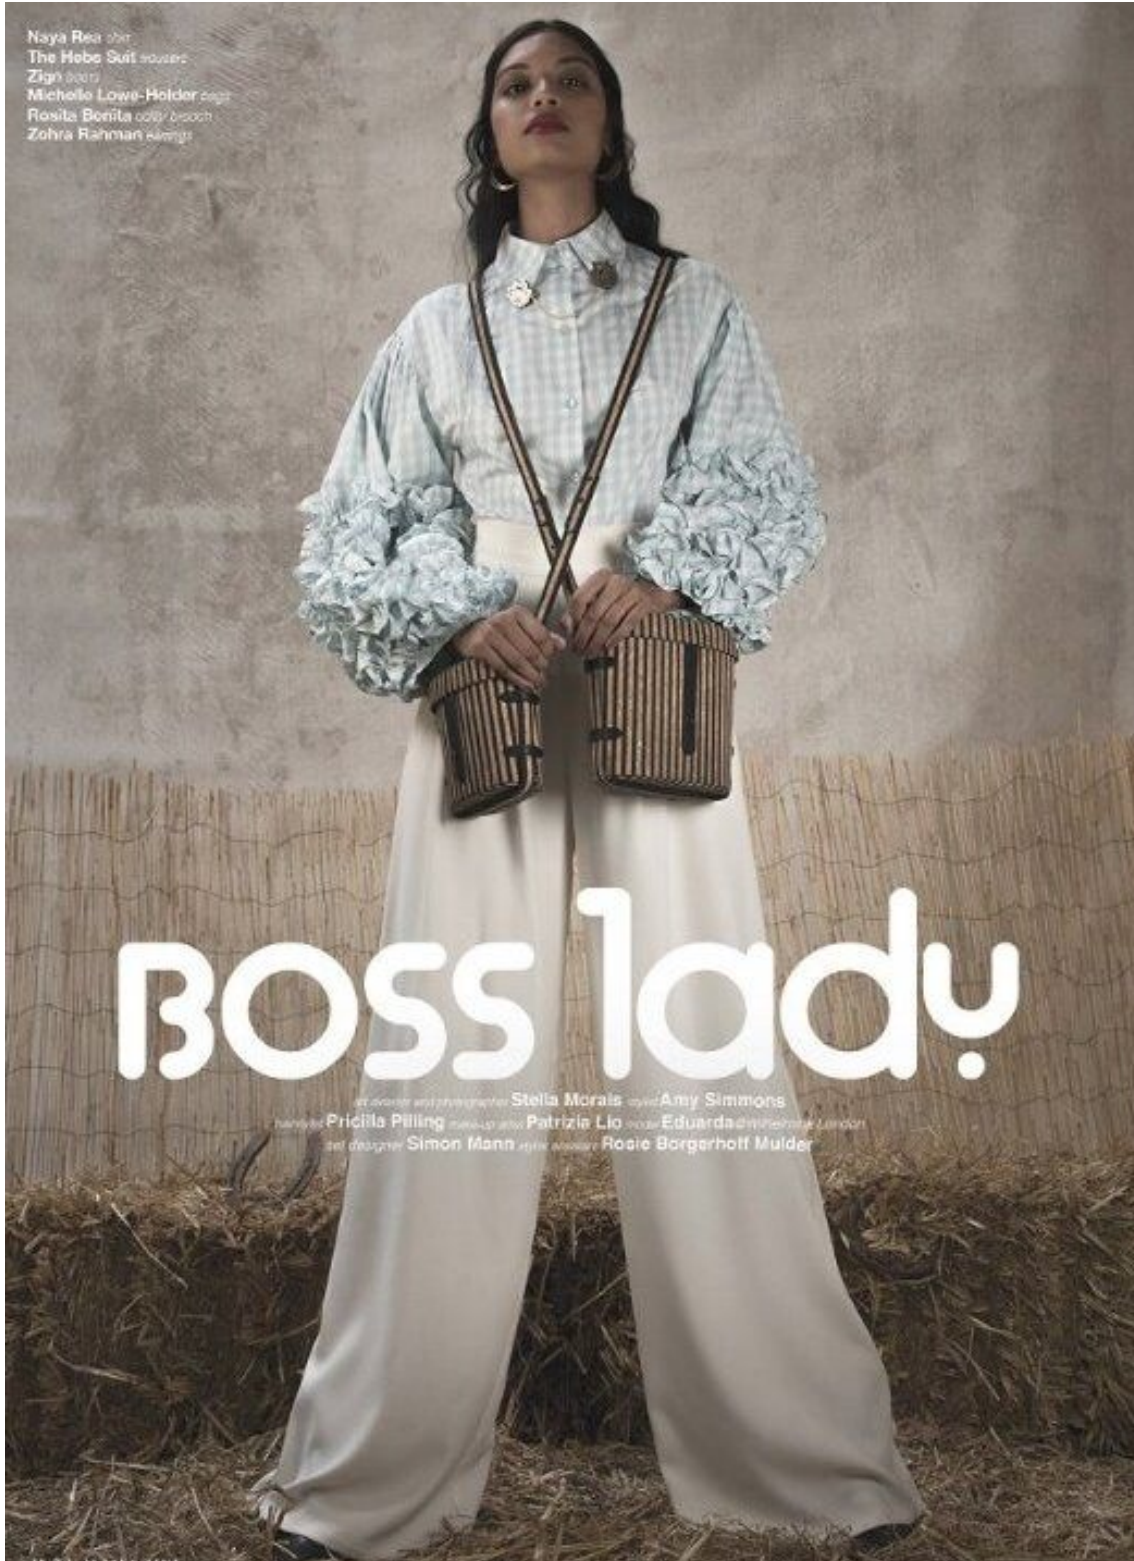

shoes size 40 EU/9 US/6.5 UK · hair black · eyes brown

WEAR YOUR MOOD

joyful

EDUARDA MIRANDA

height 5'9.5 · bust 32.5" · cup A · waist 25" · hips 37" · dress 36 EU/6 US/8 UK
shoes size 40 EU/9 US/6.5 UK · hair black · eyes brown